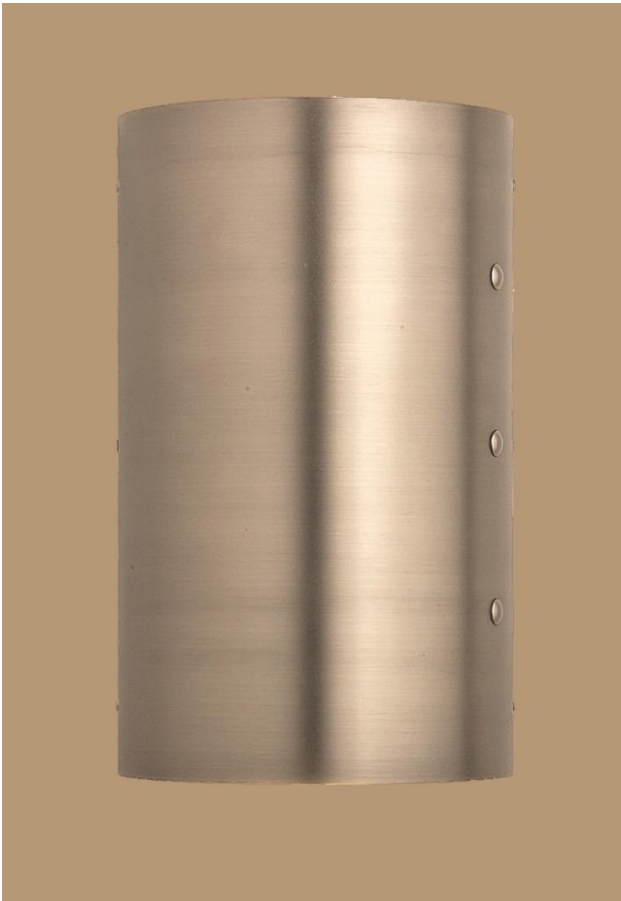

edgeline designs

Designer | Manufacturer | American Made Lighting

640 W. Centennial Blvd | Casa Grande, AZ 85122 | P 800.299.7905 | F 800.291.0209

Smooth Series (without Lens)

S-12-AN

Product Specifications

Available Finishes

Metal: Satin Black (SB), Maple Bronze (MB), Antique Pewter (AP), Oil Rubbed Bronze (ORB), Bronze Pearl (BP), Aged Rust (AR), Copper Light (CL), Copper Medium (CM), Copper Dark (CD), Brushed Stainless (BS), Aged Stainless (AS), Torched Stainless (TS), Swirled Copper (SC), Swirled Stainless (SS), Aged Brass (AB), Aged Nickel (AN), Aged Copper (AC), Burlled Copper (BC), Gunmetal (GM)

No.	Dimensions	Mounts	Standard Lamping Indoor	Outdoor	Fluorescent/LED
S-12*	12" H x 7" W x 4" D	1" above center	1 MED / 60W max / 120V	1 PAR	1 GU24
S-14*	14" H x 7" W x 4" D	1" above center	2 MED / 60W max / 120V	1 PAR	2 GU24
S-19	19" H x 11.25" W x 7.5" D	1" above center	2 MED / 60W max / 120V	1 PAR	2 GU24