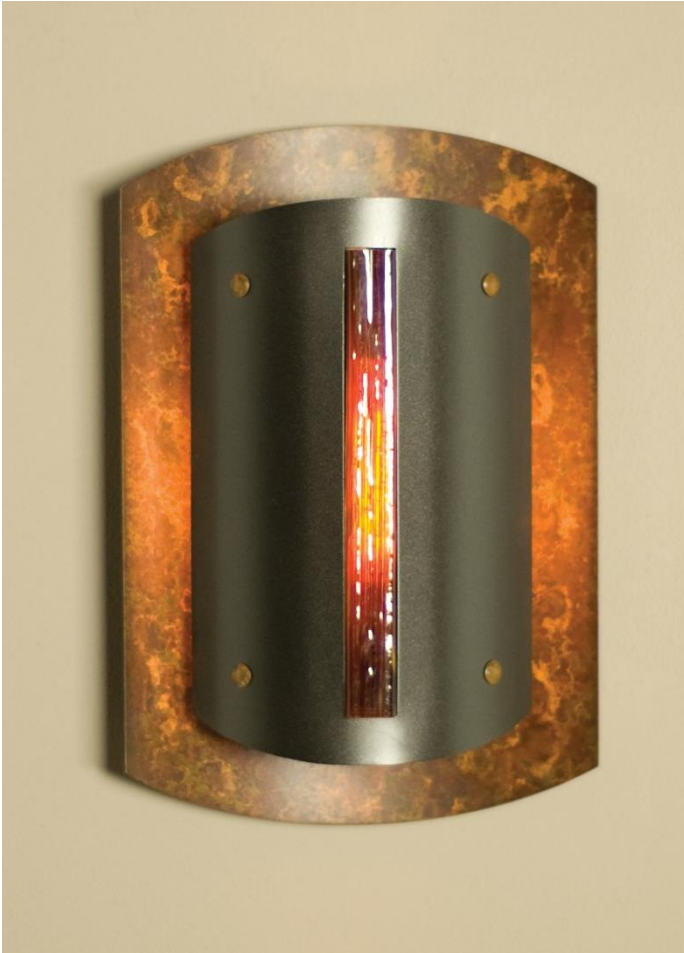

edgeline designs

Designer | Manufacturer | American Made Lighting

640 W. Centennial Blvd | Casa Grande, AZ 85122 | P 800.299.7905 | F 800.291.0209

Vetri Wall (Compact)
VEWC14-AR/ORB-AT

Product Specifications

Available Finishes

Backplate / Front Shield: Satin Black (SB), Maple Bronze (MB), Antique Pewter (AP), Oil Rubbed Bronze (ORB), Bronze Pearl (BP), Aged Rust (AR), Copper Light (CL), Copper Medium (CM), Copper Dark (CD), Brushed Stainless (BS), Aged Stainless (AS), Torched Stainless (TS), Swirled Copper (SC), Swirled Stainless (SS), Aged Brass (AB), Aged Nickel (AN), Aged Copper (AC), Burled Copper (BC), Gunmetal (GM)

Glass: Amber Mix Stratus (AM), Amber Translucent Stratus (AT), Opal White Stratus (OS), Grey Opal Stratus (GS)

Specify finish selections for both Backplate and for Front Shield.

No.	Dimensions	Standard Lamping Indoor	Outdoor	Fluorescent/LED
VEWC14	14" H x 9.5" W x 4.5" D	1 MED / 60W max / 120V	1 PAR	1 GU24
VEWC20	20" H x 9.5" W x 4.5" D	2 MED / 60W max / 120V	1 PAR	2 GU24

Mounting point: 5.5" from top for VEWC14 / 8" from top for VEWC20

ADA compliant